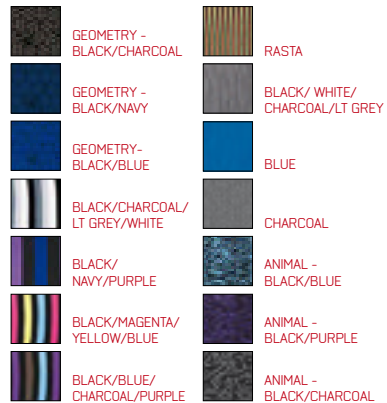

SURF SHOTS: All Tim Jones/Stryker except Ryan Hardy photos by Mike Maxted
PRODUCT SHOTS: Ryan Murphy CATALOGUE: Insomnia Design

CREATURES

product range 2011

STRETCH SOX

BCS001

HOLDS: 1 BOARD

FEATURES:

- thick terry fabric
- padded nose patch
- multiple patterns
- drawstring and barrel lock
- VIVID COLOURS

BLACK/CHARCOAL/BLUE

ALSO AVAILABLE:

DAY USE

BCD001

HOLDS: 1 BOARD

FEATURES:

- large fin/accessory pockets
- backpack straps
- reflective 'night light' tape
- mesh drainage vents

RED